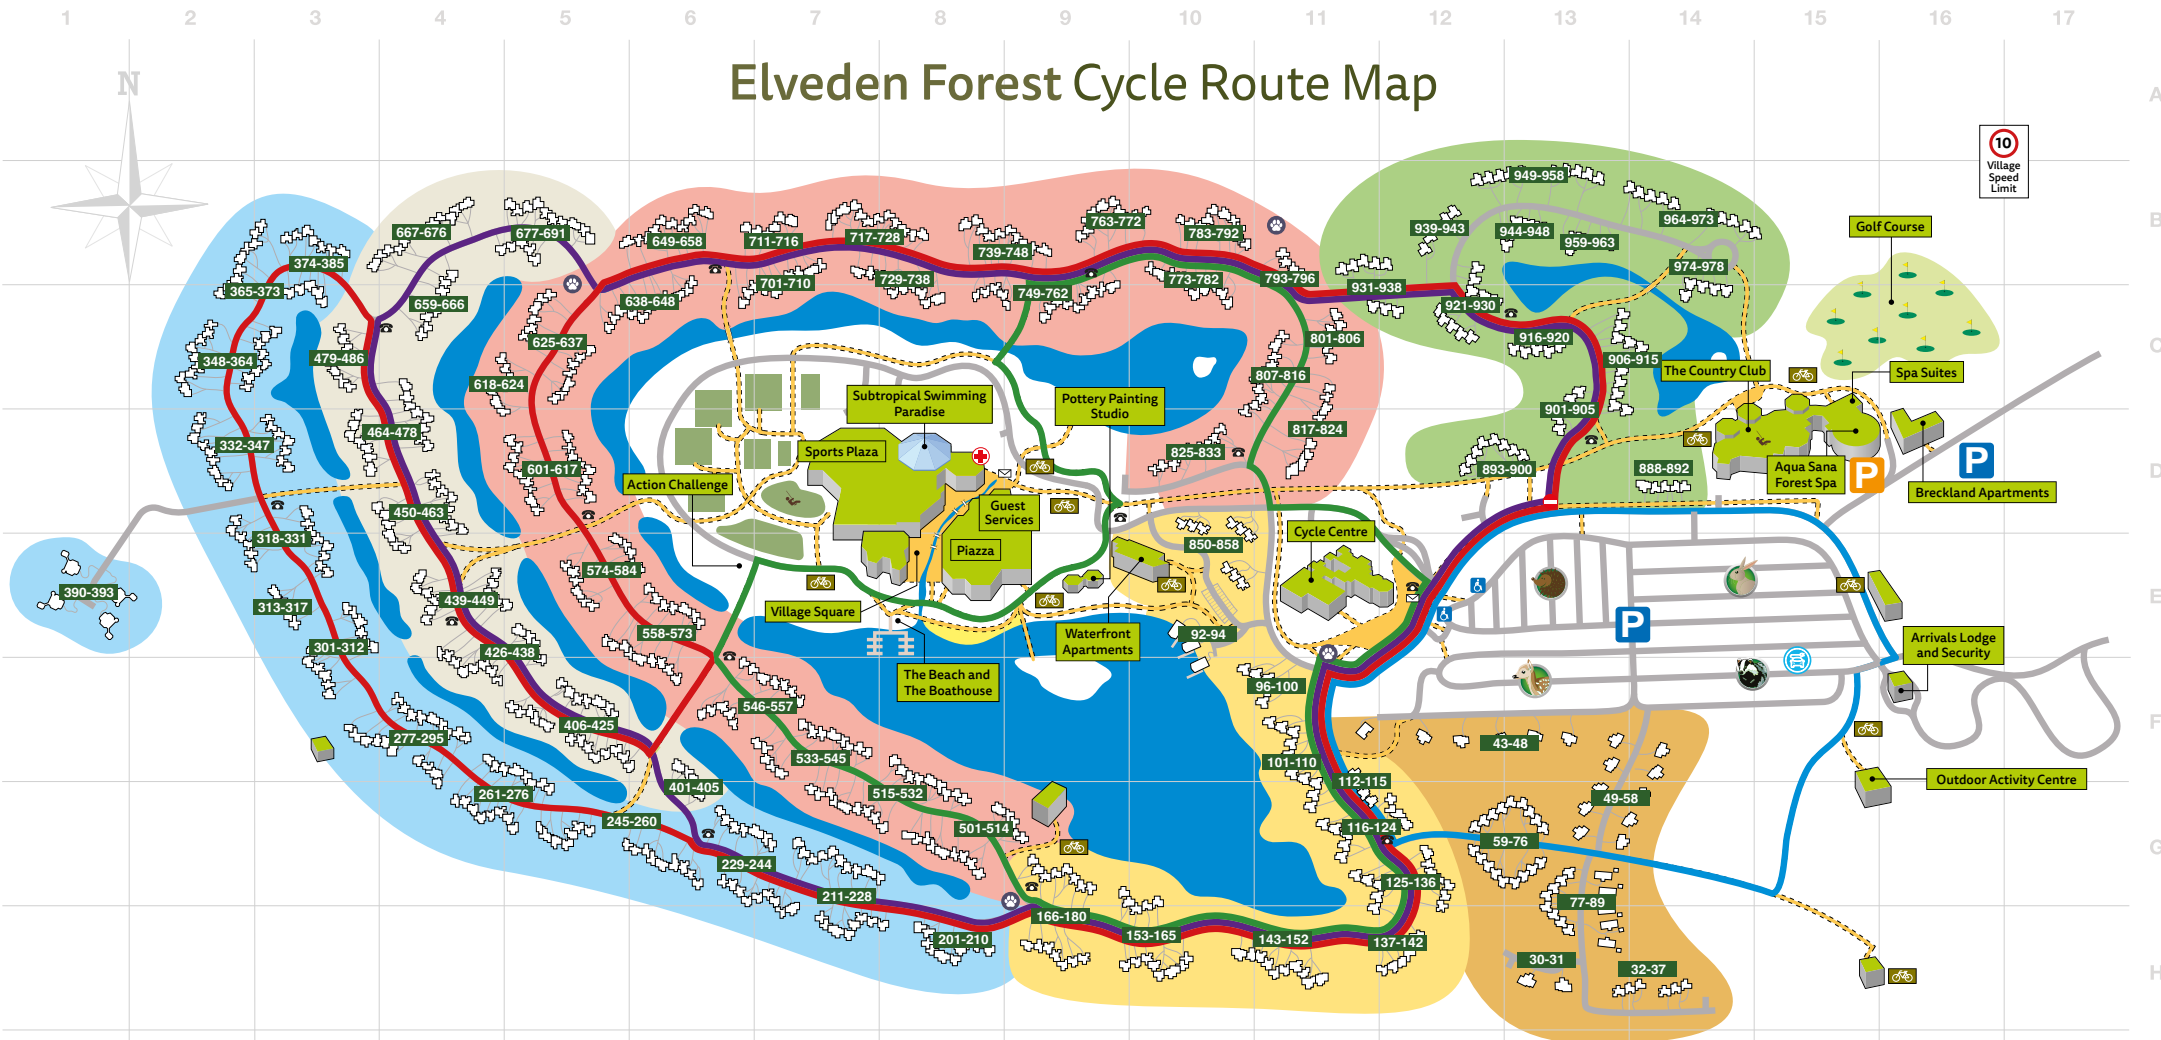

Elveden Forest Cycle Route Map

Elveden Forest Cycle route map key	
2.81 miles 22 minutes	2.10 miles 16 minutes
1.66 miles 13 minutes	1.00 miles 8 minutes

Top Tips...

- Looking for a challenge? Combine the red and blue routes for a longer journey
- Follow the green route for some fantastic views of the lake
- Helmets are included free of charge with every cycle hire

Key
Bridge
Car Park
Changing Places Unit
Children's Play Area
Cycle Parking
Dog Play Area
Electric Car Charging Points
Emergency Telephone
Footpath
One Way System
Post Box
Restaurants
Shops
Spa Day Car Park
Road
Water Refill Station

The Country Club
Aqua Sana Forest Spa
Foresters' Inn
Golf Course
Spa Suites
The Gym

Piazza
Bella Italia
Café Rouge
Rajinda Pradesh

The Beach and The Boathouse
Adventure Golf

Village Square
Changing Places Unit
First Aid Centre
Guest Services
Huck's American Bar and Grill
Just Kids
Las Iguanas
ParcMarket
The Store Room

Sports Plaza
Activity Den
Aquatic
Aqua Sana Forest Spa Discovery Area
Booking Desk
Changing Places Unit
Inside the Subtropical Swimming Paradise
Fitness Studio
Joules
Leisure Bowl
Incorporating House of Games
Outdoor Tennis Courts
Sports Café
Sports Plaza Arena

All Other Destinations
Action Challenge
Arrivals Lodge
Bird Hide
Cycle Centre and Shop
Lost Property
Nature Discovery Area
Outdoor Activity Centre
Pottery Painting Studio
Starbucks
Next to the Pottery Painting Studio
The Pancake House
Water Refill Station

1 square = 1 minute walk (This is an approximate walking time. Please allow extra time for young children)